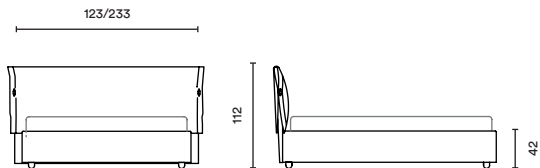

Damien

Design / DorelanLab